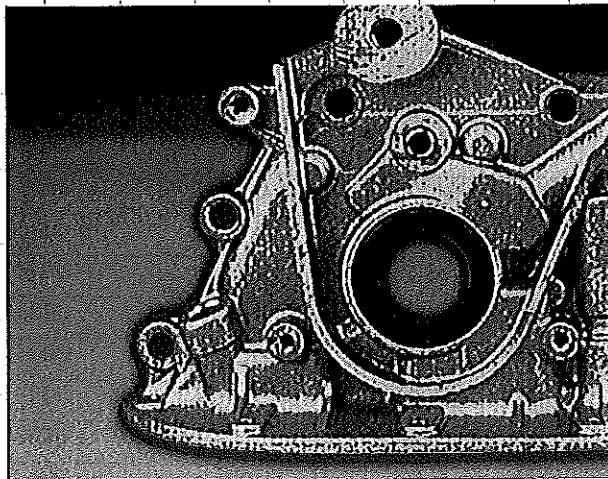

各種自動車部品製造販売

"TKD" オイルポンプ TKD販売

本社 京都府福知山市夜久野町字井田763
TEL:0773-37-0820

工場 京都府福知山市夜久野町字井田763
TEL:0773-37-0820
FAX:0773-37-0831